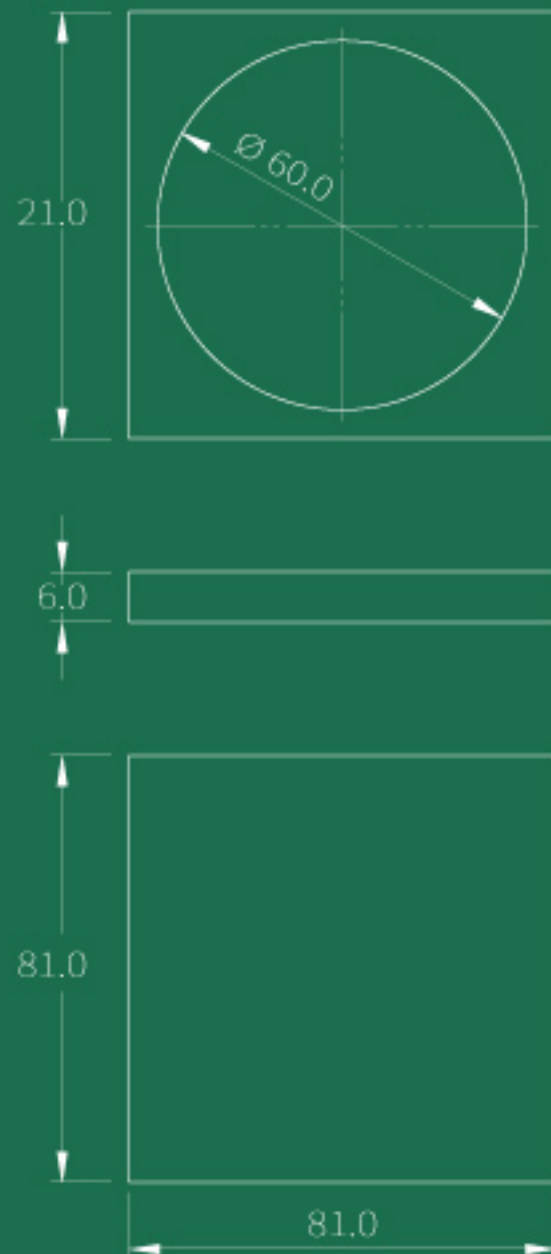

PB01B

SIZE 84.0 mm × 84.0 mm × 21.0 mm

MATERIAL Paper

Lomei

PB01M

SIZE 81.0 mm × 81.0 mm × 6.0 mm

MATERIAL Paper

Lomei

PB01

SIZE 71.0 mm × 71.0 mm × 10.0 mm

MATERIAL Paper

Lomei

PB02

SIZE 100.8 mm × 68.7 mm × 10.0 mm

MATERIAL Paper

Lomei

PB03

SIZE 135.0 mm × 62.0 mm × 10.5 mm

MATERIAL Paper

Lomei

PB04L

SIZE 101.0 mm × 69.0 mm × 11.0 mm

MATERIAL Paper

Lomei

PB06B

SIZE 109.0 mm × 83.0 mm × 24.0 mm

MATERIAL Paper

Lomei

PB06

SIZE 140.0 mm × 97.0 mm × 10.0 mm

MATERIAL Paper

Lomei