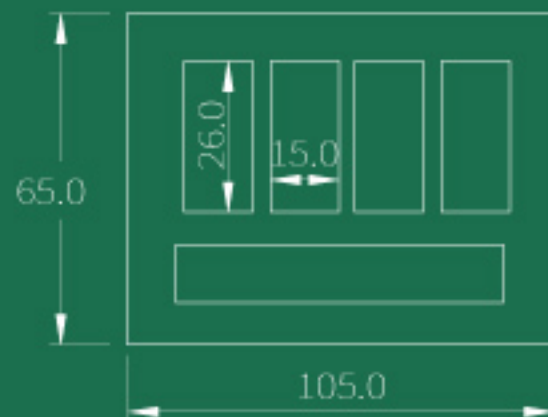

PB03

SIZE 135.0 mm × 62.0 mm × 10.5 mm

MATERIAL Paper

Lomei

PB04L

SIZE 101.0 mm × 69.0 mm × 11.0 mm

MATERIAL Paper

Lomei

PB04S

SIZE 66.0 mm × 65.0 mm × 9.5 mm

MATERIAL Paper

Lomei

PB05

SIZE 105.0 mm × 65.0 mm × 12.0 mm

MATERIAL Paper

Lomei

PB06B

SIZE 109.0 mm × 83.0 mm × 24.0 mm

MATERIAL Paper

Lomei

PB06

SIZE 140.0 mm × 97.0 mm × 10.0 mm

MATERIAL Paper

Lomei

PB07

SIZE 145.0 mm × 77.0 mm × 11.5 mm

MATERIAL PAPER

Lomei

PB09

SIZE 101.0 mm × 101.0 mm × 10.0 mm

MATERIAL PAPER

Lomei