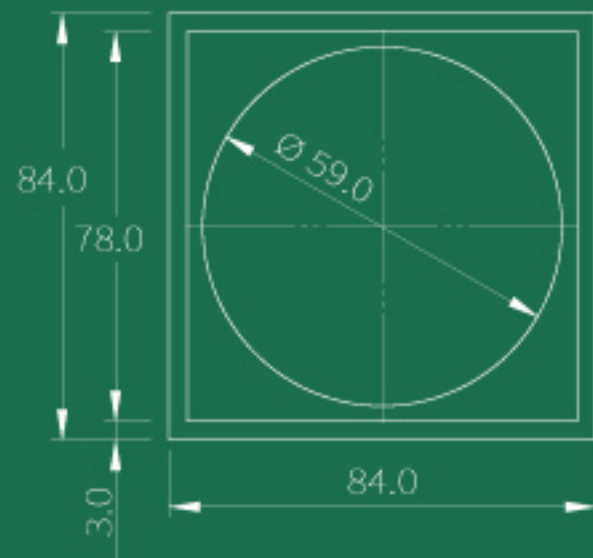

PB01B

SIZE 84.0 mm × 84.0 mm × 21.0 mm

MATERIAL Paper

Lomei

PB01M

SIZE 81.0 mm × 81.0 mm × 6.0 mm

MATERIAL Paper

Lomei

PB01

SIZE 71.0 mm × 71.0 mm × 10.0 mm

MATERIAL Paper

Lomei

PB02

SIZE 100.8 mm × 68.7 mm × 10.0 mm

MATERIAL Paper

Lomei

PB03

SIZE 135.0 mm × 62.0 mm × 10.5 mm

MATERIAL Paper

Lomei

PB04L

SIZE 101.0 mm × 69.0 mm × 11.0 mm

MATERIAL Paper

Lomei

PB06B

SIZE 109.0 mm × 83.0 mm × 24.0 mm

MATERIAL Paper

Lomei

PB06

SIZE 140.0 mm × 97.0 mm × 10.0 mm

MATERIAL Paper

Lomei