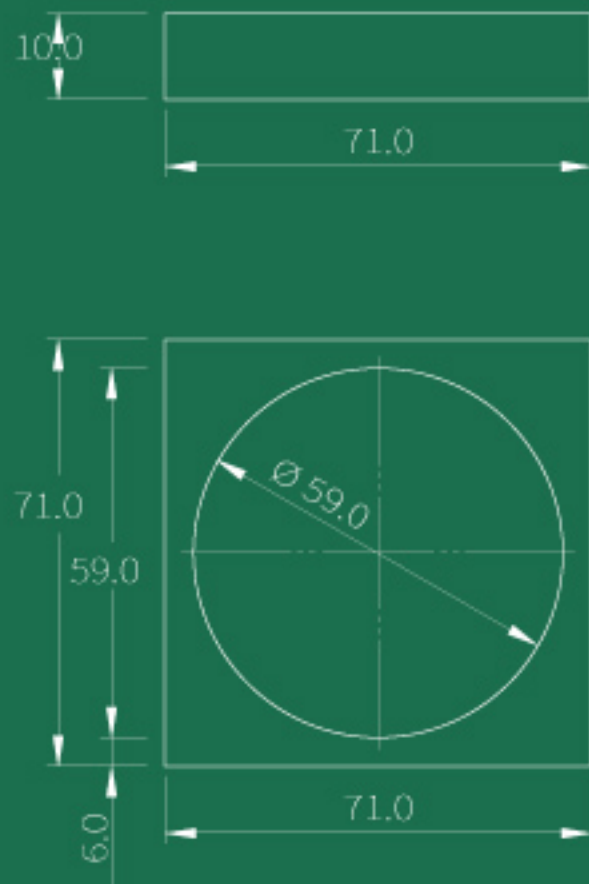

PB01B

SIZE 84.0 mm × 84.0 mm × 21.0 mm

MATERIAL Paper

Lomei

PB01M

SIZE 81.0 mm × 81.0 mm × 6.0 mm

MATERIAL Paper

Lomei

PB01

SIZE 71.0 mm × 71.0 mm × 10.0 mm

MATERIAL Paper

Lomei

PB02

SIZE 100.8 mm × 68.7 mm × 10.0 mm

MATERIAL Paper

Lomei

PB03

SIZE 135.0 mm × 62.0 mm × 10.5 mm

MATERIAL Paper

Lomei

PB04L

SIZE 101.0 mm × 69.0 mm × 11.0 mm

MATERIAL Paper

Lomei

PB06B

SIZE 109.0 mm × 83.0 mm × 24.0 mm

MATERIAL Paper

Lomei

PB06

SIZE 140.0 mm × 97.0 mm × 10.0 mm

MATERIAL Paper

Lomei