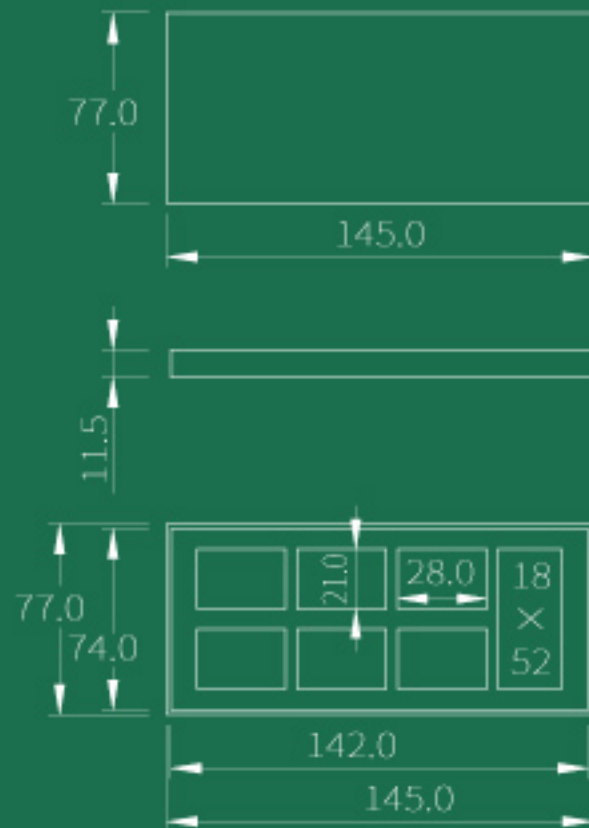

PB04S

SIZE 66.0 mm × 65.0 mm × 9.5 mm

MATERIAL Paper

Lomei

PB05

SIZE 105.0 mm × 65.0 mm × 12.0 mm

MATERIAL Paper

Lomei

PB06B

SIZE 109.0 mm × 83.0 mm × 24.0 mm

MATERIAL Paper

Lomei

PB06

SIZE 140.0 mm × 97.0 mm × 10.0 mm

MATERIAL Paper

Lomei

PB07

SIZE 145.0 mm × 77.0 mm × 11.5 mm

MATERIAL PAPER

Lomei

PB09

SIZE 101.0 mm × 101.0 mm × 10.0 mm

MATERIAL PAPER

Lomei

PB13

SIZE 212.0 mm × 71.0 mm × 16.0 mm

MATERIAL PAPER

Lomei

PBMG10

SIZE 235.0 mm × 100.0 mm × 10.8 mm

MATERIAL PAPER & Magnet

Lomei