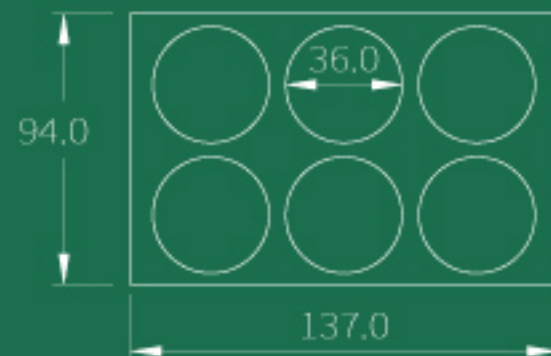

PB04S

SIZE 66.0 mm × 65.0 mm × 9.5 mm

MATERIAL Paper

Lomei

PB05

SIZE 105.0 mm × 65.0 mm × 12.0 mm

MATERIAL Paper

Lomei

PB06B

SIZE 109.0 mm × 83.0 mm × 24.0 mm

MATERIAL Paper

Lomei

PB06

SIZE 140.0 mm × 97.0 mm × 10.0 mm

MATERIAL Paper

Lomei

PB07

SIZE 145.0 mm × 77.0 mm × 11.5 mm

MATERIAL PAPER

Lomei

PB09

SIZE 101.0 mm × 101.0 mm × 10.0 mm

MATERIAL PAPER

Lomei

PB13

SIZE 212.0 mm × 71.0 mm × 16.0 mm

MATERIAL PAPER

Lomei

PBMG10

SIZE 235.0 mm × 100.0 mm × 10.8 mm

MATERIAL PAPER & Magnet

Lomei