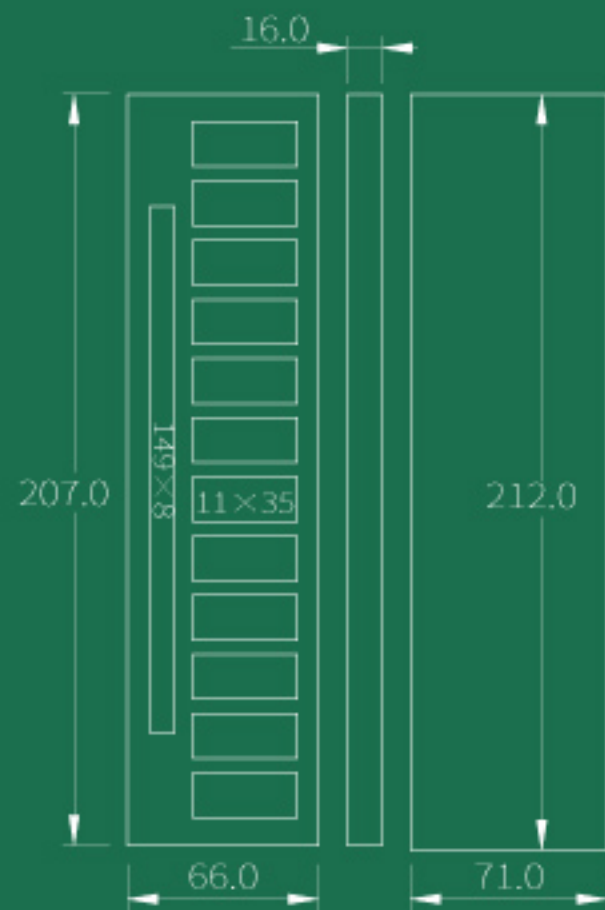

PB06B

SIZE 109.0 mm × 83.0 mm × 24.0 mm

MATERIAL Paper

Lomei

PB06

SIZE 140.0 mm × 97.0 mm × 10.0 mm

MATERIAL Paper

Lomei

PB07

SIZE 145.0 mm × 77.0 mm × 11.5 mm

MATERIAL PAPER

Lomei

PB09

SIZE 101.0 mm × 101.0 mm × 10.0 mm

MATERIAL PAPER

Lomei

PB13

SIZE 212.0 mm × 71.0 mm × 16.0 mm

MATERIAL PAPER

Lomei

PBMG10

SIZE 235.0 mm × 100.0 mm × 10.8 mm

MATERIAL PAPER & Magnet

Lomei

PBMG14

SIZE 230.0 mm × 74.5 mm × 10.0 mm

MATERIAL PAPER & Magnet

Lomei