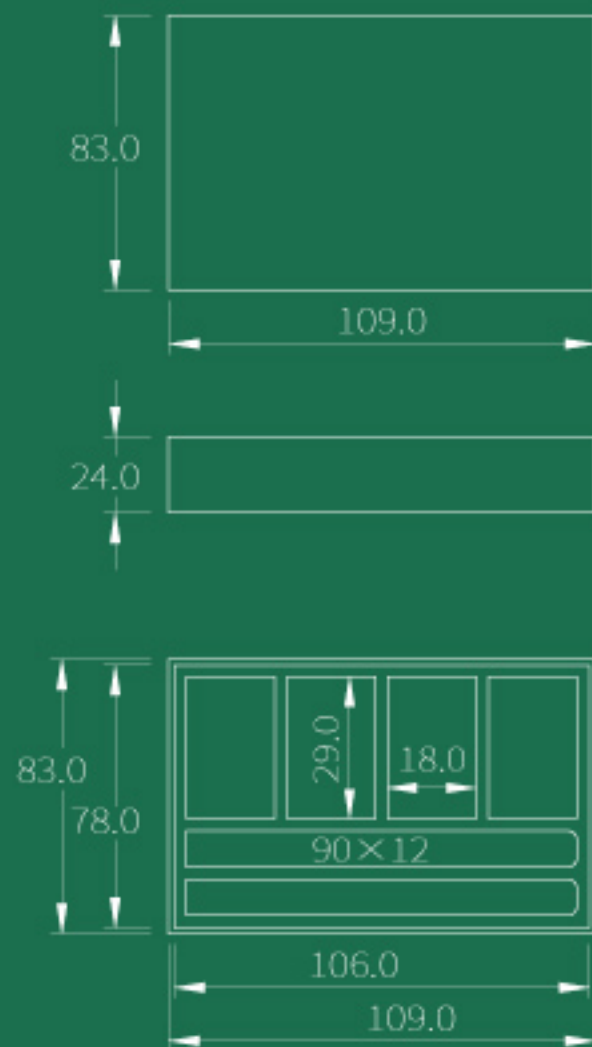

PB03

SIZE 135.0 mm × 62.0 mm × 10.5 mm

MATERIAL Paper

Lomei

PB04L

SIZE 101.0 mm × 69.0 mm × 11.0 mm

MATERIAL Paper

Lomei

PB04S

SIZE 66.0 mm × 65.0 mm × 9.5 mm

MATERIAL Paper

Lomei

PB05

SIZE 105.0 mm × 65.0 mm × 12.0 mm

MATERIAL Paper

Lomei

PB06B

SIZE 109.0 mm × 83.0 mm × 24.0 mm

MATERIAL Paper

Lomei

PB06

SIZE 140.0 mm × 97.0 mm × 10.0 mm

MATERIAL Paper

Lomei

PB07

SIZE 145.0 mm × 77.0 mm × 11.5 mm

MATERIAL PAPER

Lomei

PB09

SIZE 101.0 mm × 101.0 mm × 10.0 mm

MATERIAL PAPER

Lomei