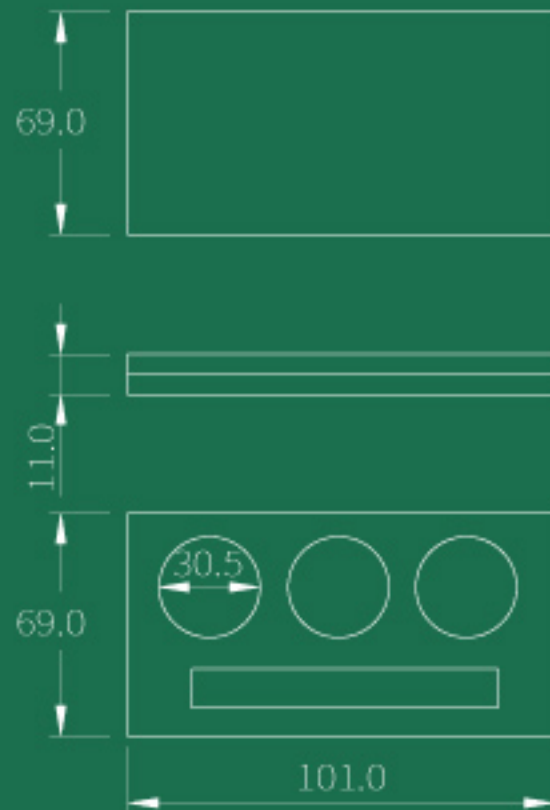

PB01

SIZE 71.0 mm × 71.0 mm × 10.0 mm

MATERIAL Paper

Lomei

PB02

SIZE 100.8 mm × 68.7 mm × 10.0 mm

MATERIAL Paper

Lomei

PB03

SIZE 135.0 mm × 62.0 mm × 10.5 mm

MATERIAL Paper

Lomei

PB04L

SIZE 101.0 mm × 69.0 mm × 11.0 mm

MATERIAL Paper

Lomei

PB04S

SIZE 66.0 mm × 65.0 mm × 9.5 mm

MATERIAL Paper

Lomei

PB05

SIZE 105.0 mm × 65.0 mm × 12.0 mm

MATERIAL Paper

Lomei

PB06B

SIZE 109.0 mm × 83.0 mm × 24.0 mm

MATERIAL Paper

Lomei

PB06

SIZE 140.0 mm × 97.0 mm × 10.0 mm

MATERIAL Paper

Lomei