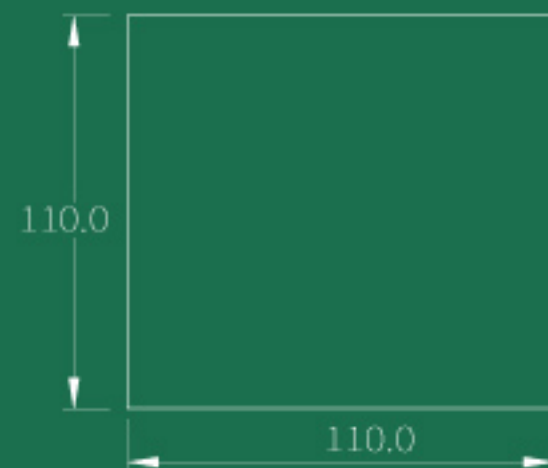

PB06B

SIZE 109.0 mm × 83.0 mm × 24.0 mm

MATERIAL Paper

Lomei

PB06

SIZE 140.0 mm × 97.0 mm × 10.0 mm

MATERIAL Paper

Lomei

PB07

SIZE 145.0 mm × 77.0 mm × 11.5 mm

MATERIAL PAPER

Lomei

PB09

SIZE 101.0 mm × 101.0 mm × 10.0 mm

MATERIAL PAPER

Lomei

PB13

SIZE 212.0 mm × 71.0 mm × 16.0 mm

MATERIAL PAPER

Lomei

PBMG10

SIZE 235.0 mm × 100.0 mm × 10.8 mm

MATERIAL PAPER & Magnet

Lomei