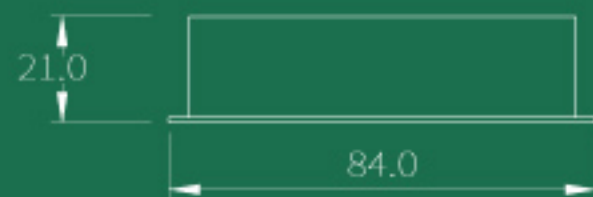

PB01B

SIZE 84.0 mm × 84.0 mm × 21.0 mm

MATERIAL Paper

Lomei

PB01M

SIZE 81.0 mm × 81.0 mm × 6.0 mm

MATERIAL Paper

Lomei

PB01

SIZE 71.0 mm × 71.0 mm × 10.0 mm

MATERIAL Paper

Lomei

PB02

SIZE 100.8 mm × 68.7 mm × 10.0 mm

MATERIAL Paper

Lomei