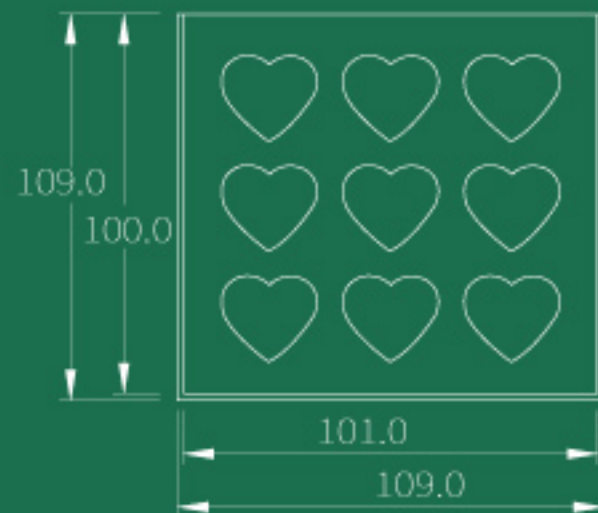

PB06B

SIZE 109.0 mm × 83.0 mm × 24.0 mm

MATERIAL Paper

Lomei

PB06

SIZE 140.0 mm × 97.0 mm × 10.0 mm

MATERIAL Paper

Lomei

PB07

SIZE 145.0 mm × 77.0 mm × 11.5 mm

MATERIAL PAPER

Lomei

PB09

SIZE 101.0 mm × 101.0 mm × 10.0 mm

MATERIAL PAPER

Lomei

PB13

SIZE 212.0 mm × 71.0 mm × 16.0 mm

MATERIAL PAPER

Lomei

PBMG10

SIZE 235.0 mm × 100.0 mm × 10.8 mm

MATERIAL PAPER & Magnet

Lomei