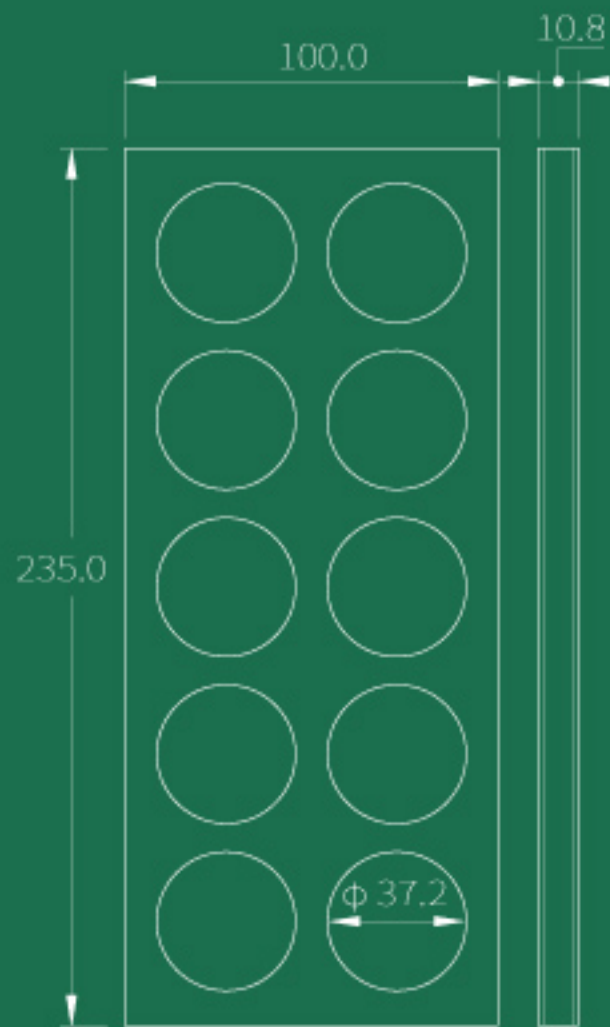

PB06B

SIZE 109.0 mm × 83.0 mm × 24.0 mm

MATERIAL Paper

Lomei

PB06

SIZE 140.0 mm × 97.0 mm × 10.0 mm

MATERIAL Paper

Lomei

PB07

SIZE 145.0 mm × 77.0 mm × 11.5 mm

MATERIAL PAPER

Lomei

PB09

SIZE 101.0 mm × 101.0 mm × 10.0 mm

MATERIAL PAPER

Lomei

PB13

SIZE 212.0 mm × 71.0 mm × 16.0 mm

MATERIAL PAPER

Lomei

PBMG10

SIZE 235.0 mm × 100.0 mm × 10.8 mm

MATERIAL PAPER & Magnet

Lomei

PBMG14

SIZE 230.0 mm × 74.5 mm × 10.0 mm

MATERIAL PAPER & Magnet

Lomei