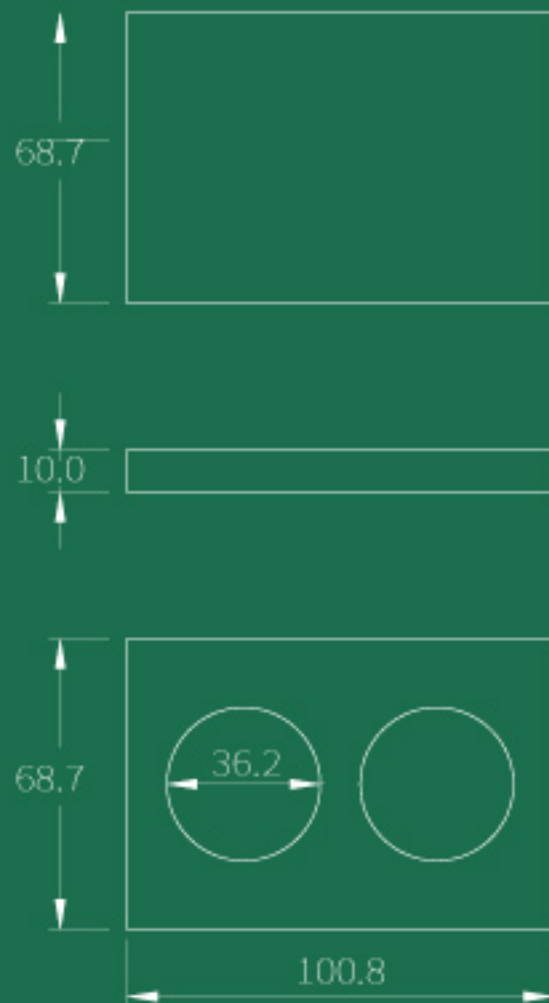

PB01B

SIZE 84.0 mm × 84.0 mm × 21.0 mm

MATERIAL Paper

Lomei

PB01M

SIZE 81.0 mm × 81.0 mm × 6.0 mm

MATERIAL Paper

Lomei

PB01

SIZE 71.0 mm × 71.0 mm × 10.0 mm

MATERIAL Paper

Lomei

PB02

SIZE 100.8 mm × 68.7 mm × 10.0 mm

MATERIAL Paper

Lomei

PB03

SIZE 135.0 mm × 62.0 mm × 10.5 mm

MATERIAL Paper

Lomei

PB04L

SIZE 101.0 mm × 69.0 mm × 11.0 mm

MATERIAL Paper

Lomei

PB04S

SIZE 66.0 mm × 65.0 mm × 9.5 mm

MATERIAL Paper

Lomei

PB05

SIZE 105.0 mm × 65.0 mm × 12.0 mm

MATERIAL Paper

Lomei