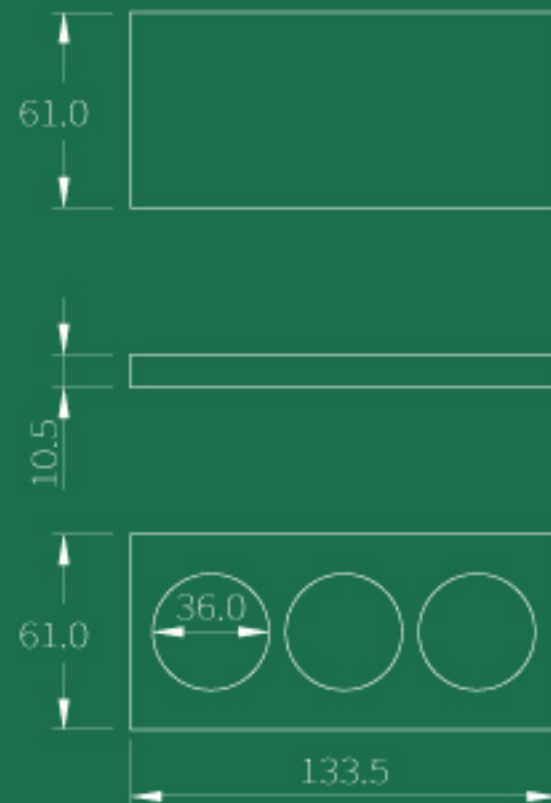

PB01B

SIZE 84.0 mm × 84.0 mm × 21.0 mm

MATERIAL Paper

Lomei

PB01M

SIZE 81.0 mm × 81.0 mm × 6.0 mm

MATERIAL Paper

Lomei

PB01

SIZE 71.0 mm × 71.0 mm × 10.0 mm

MATERIAL Paper

Lomei

PB02

SIZE 100.8 mm × 68.7 mm × 10.0 mm

MATERIAL Paper

Lomei

PB03

SIZE 135.0 mm × 62.0 mm × 10.5 mm

MATERIAL Paper

Lomei

PB04L

SIZE 101.0 mm × 69.0 mm × 11.0 mm

MATERIAL Paper

Lomei

PB04S

SIZE 66.0 mm × 65.0 mm × 9.5 mm

MATERIAL Paper

Lomei

PB05

SIZE 105.0 mm × 65.0 mm × 12.0 mm

MATERIAL Paper

Lomei