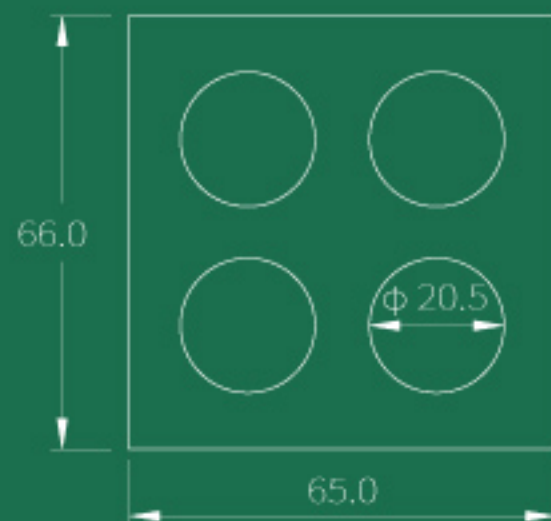

PB01

SIZE 71.0 mm × 71.0 mm × 10.0 mm

MATERIAL Paper

Lomei

PB02

SIZE 100.8 mm × 68.7 mm × 10.0 mm

MATERIAL Paper

Lomei

PB03

SIZE 135.0 mm × 62.0 mm × 10.5 mm

MATERIAL Paper

Lomei

PB04L

SIZE 101.0 mm × 69.0 mm × 11.0 mm

MATERIAL Paper

Lomei

PB04S

SIZE 66.0 mm × 65.0 mm × 9.5 mm

MATERIAL Paper

Lomei

PB05

SIZE 105.0 mm × 65.0 mm × 12.0 mm

MATERIAL Paper

Lomei

PB06B

SIZE 109.0 mm × 83.0 mm × 24.0 mm

MATERIAL Paper

Lomei

PB06

SIZE 140.0 mm × 97.0 mm × 10.0 mm

MATERIAL Paper

Lomei