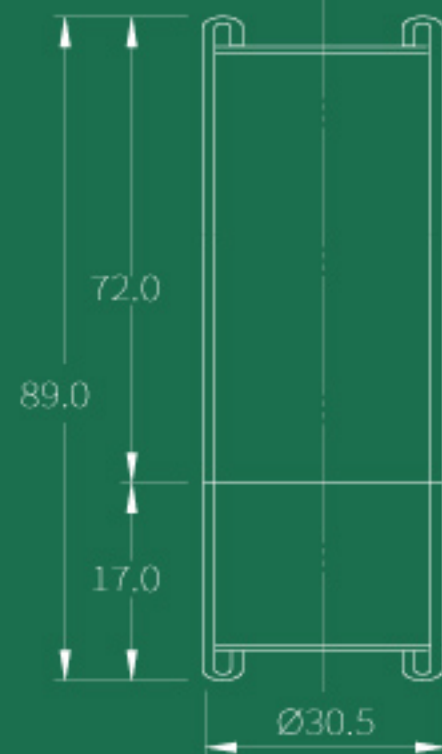

P718SL

SIZE $\phi 26.0$ mm \times 80.0 mm

CAPACITY 6g

MATERIAL Paper

Lomei

P718S

SIZE $\phi 26.0$ mm \times 60.0 mm

CAPACITY 6g

MATERIAL Paper

Lomei

P718

SIZE $\phi 30.5 \text{ mm} \times 89.0 \text{ mm}$

CAPACITY 14g

MATERIAL Paper

Lomei

PS01

SIZE $\phi 35.8$ mm \times Adjustable height

CAPACITY 50g(90mm) / 70g(120mm)

MATERIAL Cap & Base: PP / Tube: Paper

Lomei