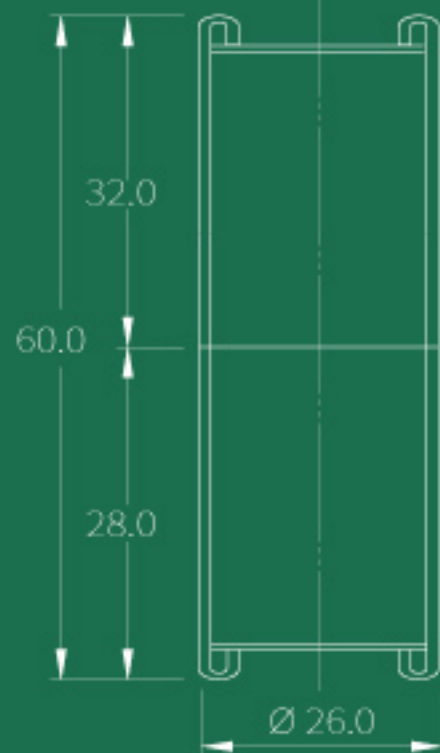

P718SL

SIZE $\phi 26.0$ mm \times 80.0 mm

CAPACITY 6g

MATERIAL Paper

Lomei

P718S

SIZE $\phi 26.0$ mm \times 60.0 mm

CAPACITY 6g

MATERIAL Paper

Lomei

P718

SIZE $\phi 30.5 \text{ mm} \times 89.0 \text{ mm}$

CAPACITY 14g

MATERIAL Paper

Lomei

PS01

SIZE $\phi 35.8$ mm \times Adjustable height

CAPACITY 50g(90mm) / 70g(120mm)

MATERIAL Cap & Base: PP / Tube: Paper

Lomei