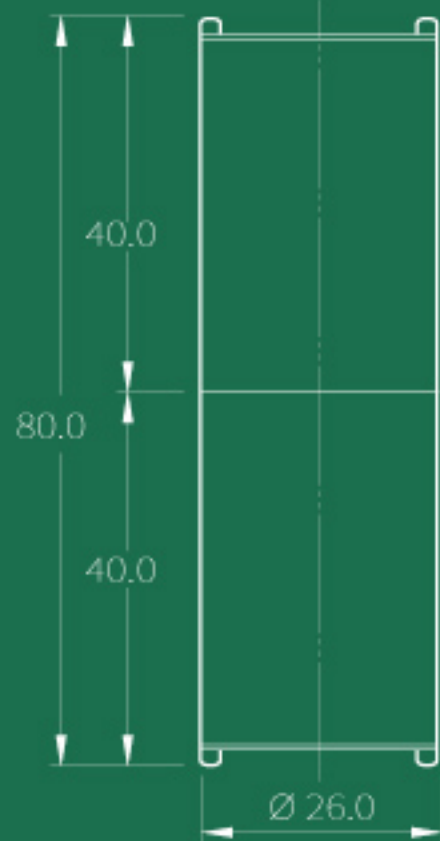

P718SL

SIZE $\phi 26.0$ mm \times 80.0 mm

CAPACITY 6g

MATERIAL Paper

Lomei

P718S

SIZE $\phi 26.0$ mm \times 60.0 mm

CAPACITY 6g

MATERIAL Paper

Lomei

P718

SIZE $\phi 30.5 \text{ mm} \times 89.0 \text{ mm}$

CAPACITY 14g

MATERIAL Paper

Lomei

PS01

SIZE $\phi 35.8$ mm \times Adjustable height

CAPACITY 50g(90mm) / 70g(120mm)

MATERIAL Cap & Base: PP / Tube: Paper

Lomei