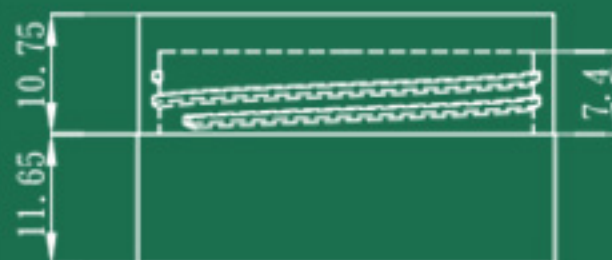

# PF1038TK

SIZE  $\Phi$  37.2mm x 22.4mm

CAPACITY powder 2.5g / cream 10g

MATERIAL PFP

# PF2050TK

**SIZE**       $\Phi$  50.4mm x 24.35mm

**CAPACITY** powder 5g / cream 20g

**MATERIAL** PFP