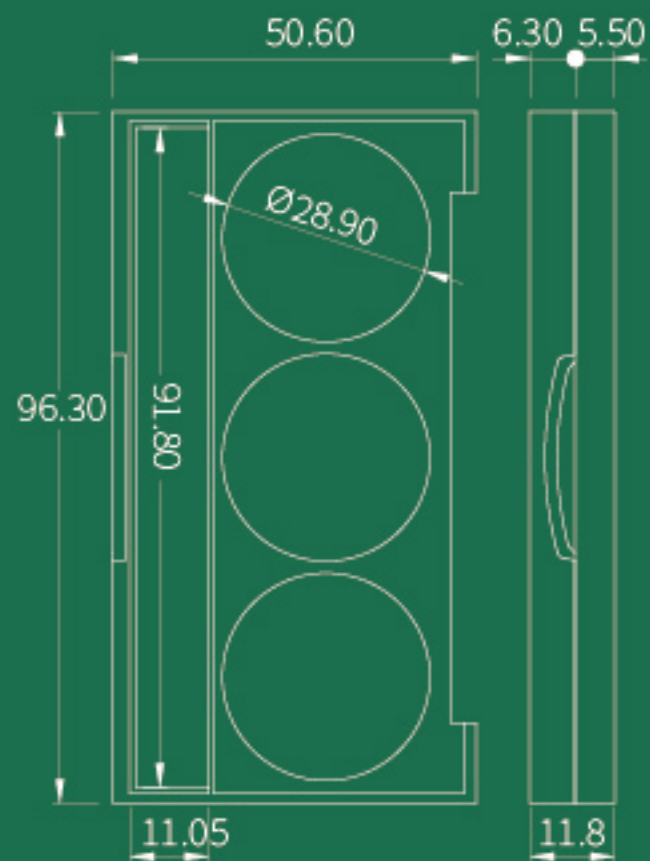

# A377

**SIZE** 82.60mm × 39.40mm × 13.55mm

**CAPACITY** 2 g

**MATERIAL** PMMA

# A388

**SIZE** 86.70mm × 47.15mm × 11.8mm

**CAPACITY** 1.8 G

**MATERIAL** PMMA

# A388-3R

**SIZE** 96.3mm × 50.6mm × 11.8mm

**CAPACITY**

**MATERIAL** ABS

# A2248-4

**SIZE** 57.6 mm × 57.6 mm × 15.8 mm

**CAPACITY** 2 g

**MATERIAL** PMMA