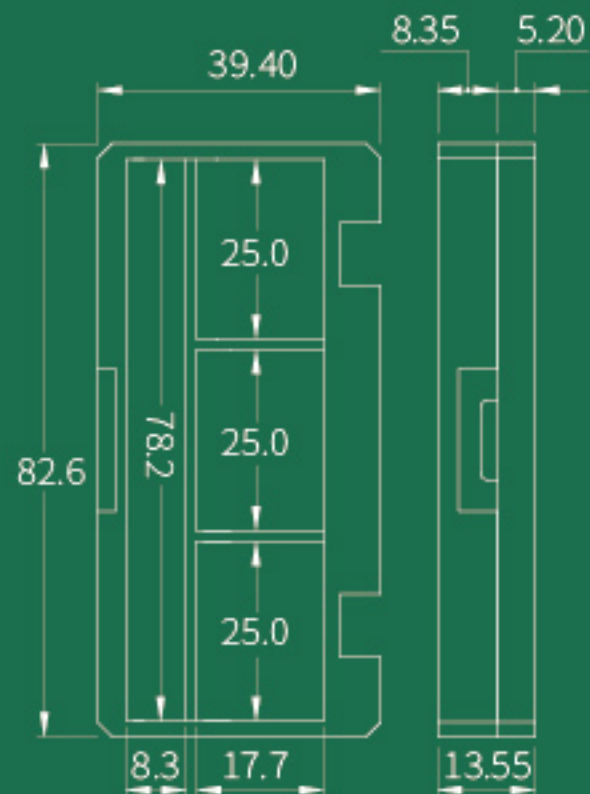

# A377

**SIZE** 82.60mm × 39.40mm × 13.55mm

**CAPACITY** 2 g

**MATERIAL** PMMA

# A388

**SIZE** 86.70mm × 47.15mm × 11.8mm

**CAPACITY** 1.8 G

**MATERIAL** PMMA

# A388-3R

**SIZE** 96.3mm × 50.6mm × 11.8mm

**CAPACITY**

**MATERIAL** ABS

# A2248-4

**SIZE** 57.6 mm × 57.6 mm × 15.8 mm

**CAPACITY** 2 g

**MATERIAL** PMMA