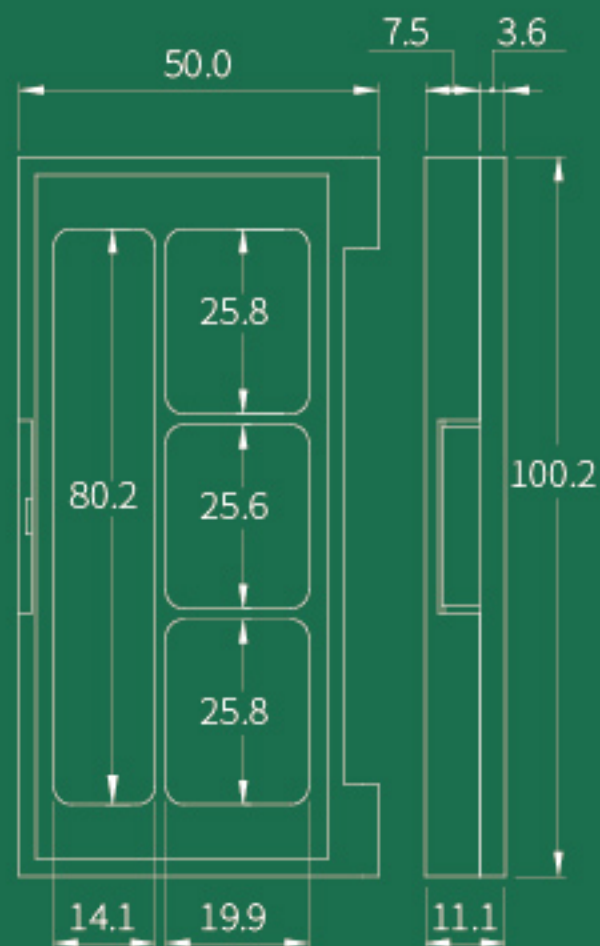

# A304

**SIZE** 100.2mm × 50mm × 11.1mm

**CAPACITY** 1~1.2 g

**MATERIAL** PMMA

# A377

**SIZE** 82.60mm × 39.40mm × 13.55mm

**CAPACITY** 2 g

**MATERIAL** PMMA

# A388

**SIZE** 86.70mm × 47.15mm × 11.8mm

**CAPACITY** 1.8 G

**MATERIAL** PMMA

# A2248-4

**SIZE** 57.6 mm × 57.6 mm × 15.8 mm

**CAPACITY** 2 g

**MATERIAL** PMMA