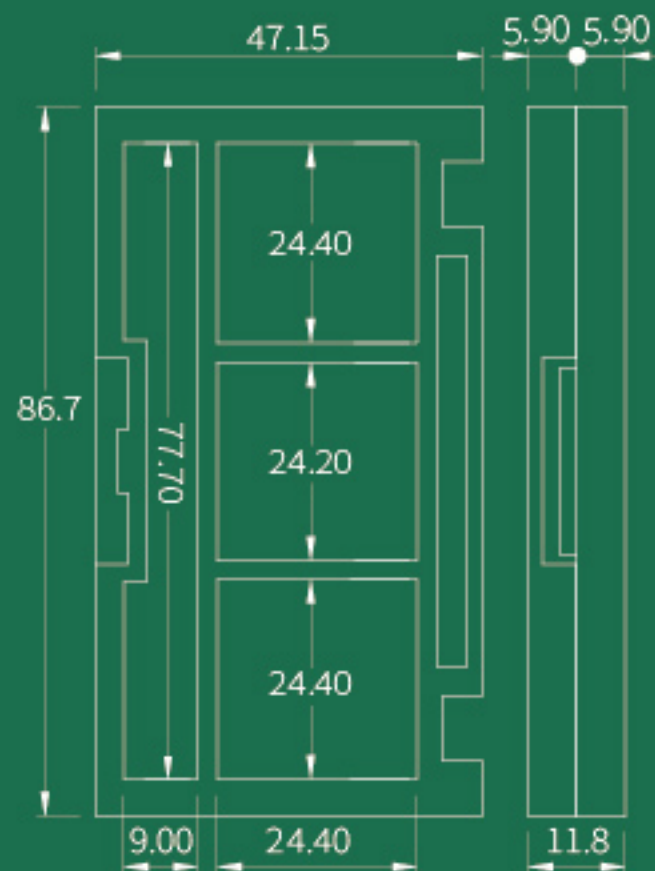

# A377

**SIZE** 82.60mm × 39.40mm × 13.55mm

**CAPACITY** 2 g

**MATERIAL** PMMA

# A388

**SIZE** 86.70mm × 47.15mm × 11.8mm

**CAPACITY** 1.8 G

**MATERIAL** PMMA

# A388-3R

**SIZE** 96.3mm × 50.6mm × 11.8mm

**CAPACITY**

**MATERIAL** ABS

# A2248-4

**SIZE** 57.6 mm × 57.6 mm × 15.8 mm

**CAPACITY** 2 g

**MATERIAL** PMMA